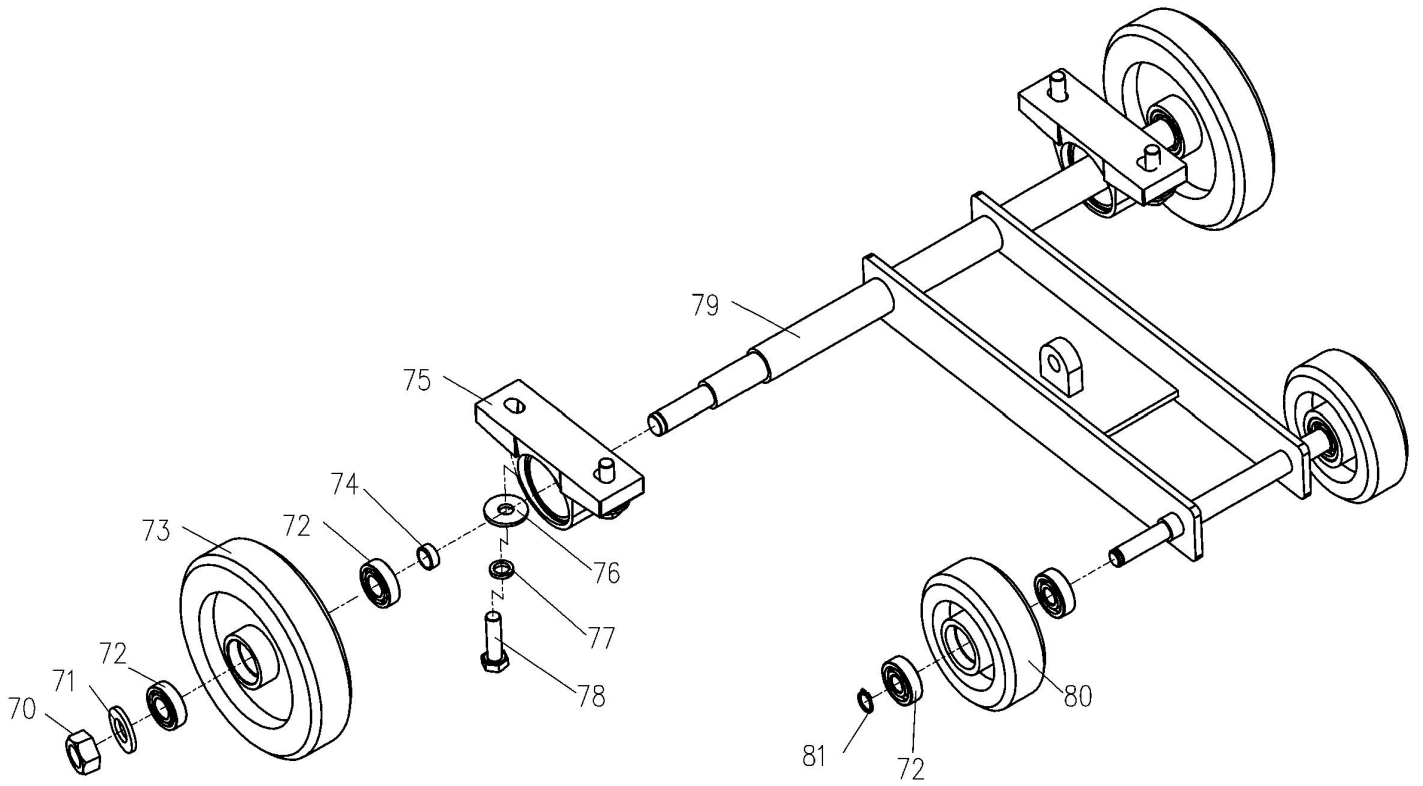

**VIRGINIA  
ABRASIVES®**

**REAL EQUIPMENT**

[www.virginiaabrasives.com](http://www.virginiaabrasives.com)

**Parts Book**

**Concrete Floor SAW**

**FS18M**

ITEM NO.	PART NO.	QTY	DESCRIPTION
1	C14001001	1	Water Filter
2	C14001002	1	Water Tank
3	C18001000	1	Frame Assy.
4	C18002000	1	Blade Adjustable Assy.
5	E00390UC	1	Engine, Honda GX390U
6	C18003001	1	Washer
7	C18003002	1	Clutch
8	C18003003	1	Washer
9	00093010	1	Spring Washer
10	C18003004	1	Hex Screw
11	G18003001	3	V-belt
12	C18003005	1	Belt Cover
13	05782008-25	3	Hex Socket Screw, M8*25
14	00093008	3	Spring Washer
15	00095008	3	Washer
16	C18004000	1	Blade Guard Assy.
17	C18005000	1	Shaft Assy.
18	C18006000	1	Wheel Assy.

ITEM NO.	PART NO.	QTY	DESCRIPTION
51	06170006	1	Hex Nut, M6
52	G18001004	1	Spring
53	C18001005	1	Hex Socket Screw, M6x65
54	00897003-15	1	Pin
55	G18001005	2	Screw, M10x20
56	05782006-35	2	Hex Screw, M6x35
57	C18001006	2	Handle Grip
58	C18001007	2	Handle
59	06170006	2	Hex Lock Nut, M6
60	00095010	4	Washer
61	06170010	4	Hex Lock Nut, M10
62	C14002003	2	Handle Holder
63	G18001006	2	Wrench
64	C14002011	1	Plate
65	05781010-25	2	Hex Screw, M10x25
66	00095010	2	Washer
67	00093010	2	Spring Washer
68	06170010	2	Hex Nut, M10
69	06170012	4	Hex Nut, M12