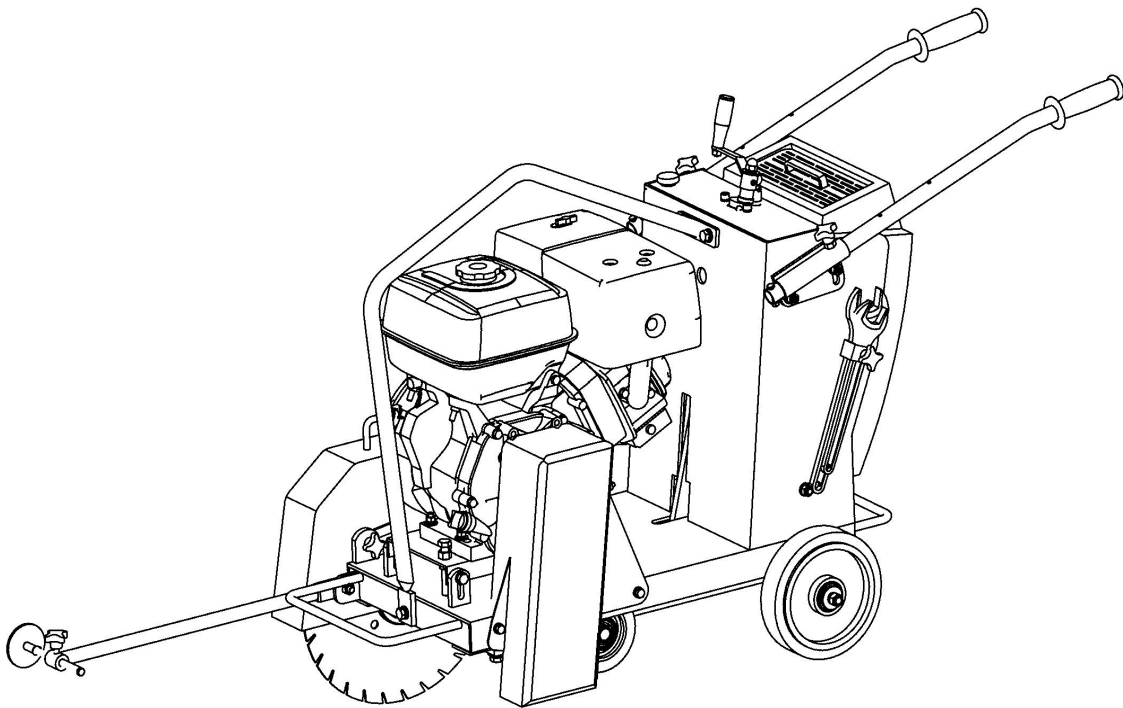

**VIRGINIA  
ABRASIVES®**

**REAL EQUIPMENT**

[www.virginiaabrasives.com](http://www.virginiaabrasives.com)

**Parts Book**

**Concrete Floor SAW**

**FS18M**

ITEM NO.	PART NO.	QTY	DESCRIPTION
1	C14001001	1	Water Filter
2	C14001002	1	Water Tank
3	C18001000	1	Frame Assy.
4	C18002000	1	Blade Adjustable Assy.
5	E00390UC	1	Engine, Honda GX390U
6	C18003001	1	Washer
7	C18003002	1	Clutch
8	C18003003	1	Washer
9	00093010	1	Spring Washer
10	C18003004	1	Hex Screw
11	G18003001	3	V-belt
12	C18003005	1	Belt Cover
13	05782008-25	3	Hex Socket Screw, M8*25
14	00093008	3	Spring Washer
15	00095008	3	Washer
16	C18004000	1	Blade Guard Assy.
17	C18005000	1	Shaft Assy.
18	C18006000	1	Wheel Assy.

ITEM NO.	PART NO.	QTY	DESCRIPTION
19	00923008	1	Cap Nut, M8
20	00095010	1	Washer
21	06170010	1	Hex Nut, M10
22	C18001001	1	Guide Wheel
23	C14002010	1	Outrigger
24	C18001002	1	Axle Bolt
25	00894012	1	Retaining Ring
26	G18001001	3	Screw, M8x10
27	05781010-30	1	Hex Screw, M10x30
28	00093010	1	Spring Washer
29	00095010	1	Washer
30	C18001003	1	Lifting Hook
31	05781010-30	1	Hex Screw, M10x30
32	G18001002	1	Retaining Ring
33	00095010	1	Washer
34	06170010	1	Hex Nut, M10
35	C18001004	1	Base Plate Assy.
36	05781010-25	2	Hex Screw, M10x25
37	00093010	2	Spring Washer
38	00095010	2	Washer
39	05781012-80	1	Hex Screw, M12x80
40	06170012	1	Hex Nut, M12
41	C14002005	1	Engine Mounted Plate
42	06170008	4	Hex Nut, M8
43	00093008	4	Spring Washer
44	00095008	4	Washer
45	05782010-35	4	Hex Screw, M10x35
46	00093010	4	Spring Washer
47	00095010	4	Washer
48	05782008-45	4	Hex Screw, M8x45
49	G18001003	1	Emergency Stop Button
50	C14002004	1	Ball