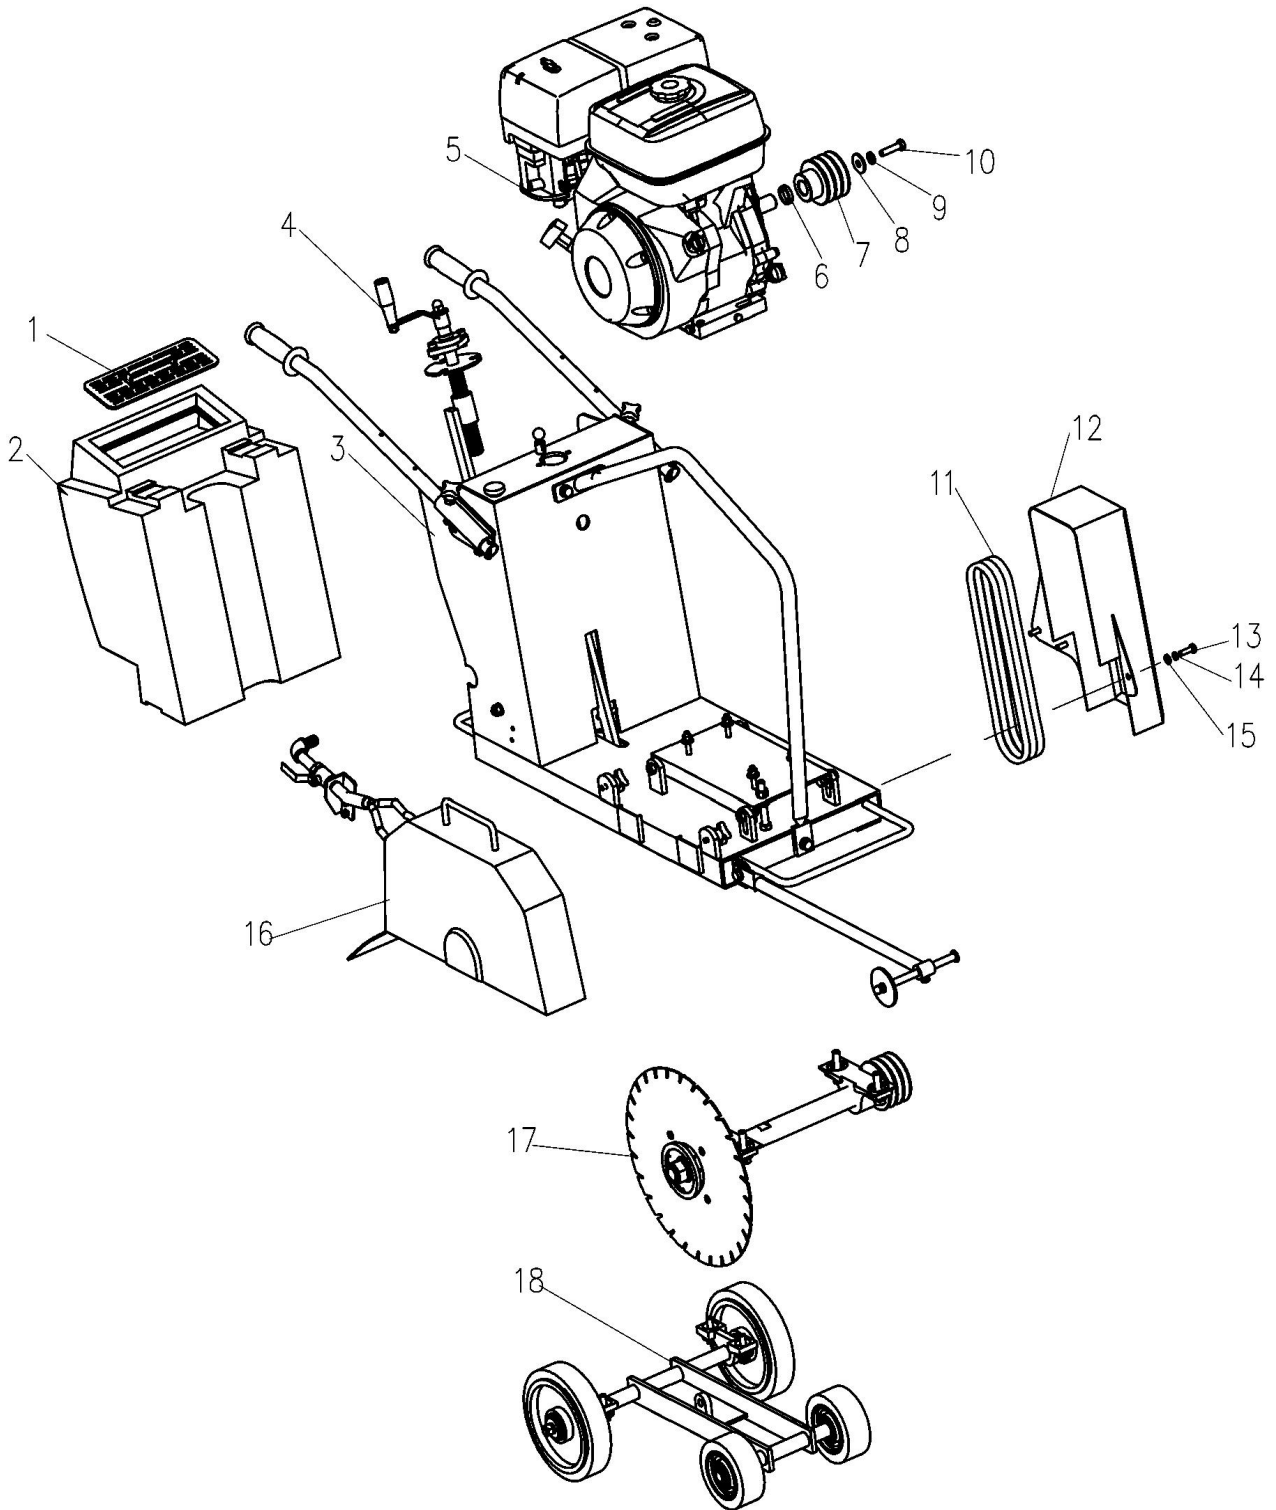

**VIRGINIA  
ABRASIVES®**

**REAL EQUIPMENT**

[www.virginiaabrasives.com](http://www.virginiaabrasives.com)

**Parts Book**

**Concrete Floor SAW**

**FS18M**

ITEM NO.	PART NO.	QTY	DESCRIPTION
1	C14001001	1	Water Filter
2	C14001002	1	Water Tank
3	C18001000	1	Frame Assy.
4	C18002000	1	Blade Adjustable Assy.
5	E00390UC	1	Engine, Honda GX390U
6	C18003001	1	Washer
7	C18003002	1	Clutch
8	C18003003	1	Washer
9	00093010	1	Spring Washer
10	C18003004	1	Hex Screw
11	G18003001	3	V-belt
12	C18003005	1	Belt Cover
13	05782008-25	3	Hex Socket Screw, M8*25
14	00093008	3	Spring Washer
15	00095008	3	Washer
16	C18004000	1	Blade Guard Assy.
17	C18005000	1	Shaft Assy.
18	C18006000	1	Wheel Assy.

ITEM NO.	PART NO.	QTY	DESCRIPTION
19	00923008	1	Cap Nut, M8
20	00095010	1	Washer
21	06170010	1	Hex Nut, M10
22	C18001001	1	Guide Wheel
23	C14002010	1	Outrigger
24	C18001002	1	Axle Bolt
25	00894012	1	Retaining Ring
26	G18001001	3	Screw, M8x10
27	05781010-30	1	Hex Screw, M10x30
28	00093010	1	Spring Washer
29	00095010	1	Washer
30	C18001003	1	Lifting Hook
31	05781010-30	1	Hex Screw, M10x30
32	G18001002	1	Retaining Ring
33	00095010	1	Washer
34	06170010	1	Hex Nut, M10
35	C18001004	1	Base Plate Assy.
36	05781010-25	2	Hex Screw, M10x25
37	00093010	2	Spring Washer
38	00095010	2	Washer
39	05781012-80	1	Hex Screw, M12x80
40	06170012	1	Hex Nut, M12
41	C14002005	1	Engine Mounted Plate
42	06170008	4	Hex Nut, M8
43	00093008	4	Spring Washer
44	00095008	4	Washer
45	05782010-35	4	Hex Screw, M10x35
46	00093010	4	Spring Washer
47	00095010	4	Washer
48	05782008-45	4	Hex Screw, M8x45
49	G18001003	1	Emergency Stop Button
50	C14002004	1	Ball

ITEM NO.	PART NO.	QTY	DESCRIPTION
70	06170012	2	Hex Lock Nut, M12
71	00096012	2	Washer
72	G18006001	8	Bearing
73	C18006001	2	Wheel
74	C18006002	2	Spacer
75	G18006002	2	Bearing Holder
76	00095010	4	Washer
77	00093010	4	Spring Washer
78	05782010-40	4	Hex Screw, M10x40
79	C18006003	1	Wheel Frame
80	C18006004	2	Wheel
81	00894012	2	Retaining Ring