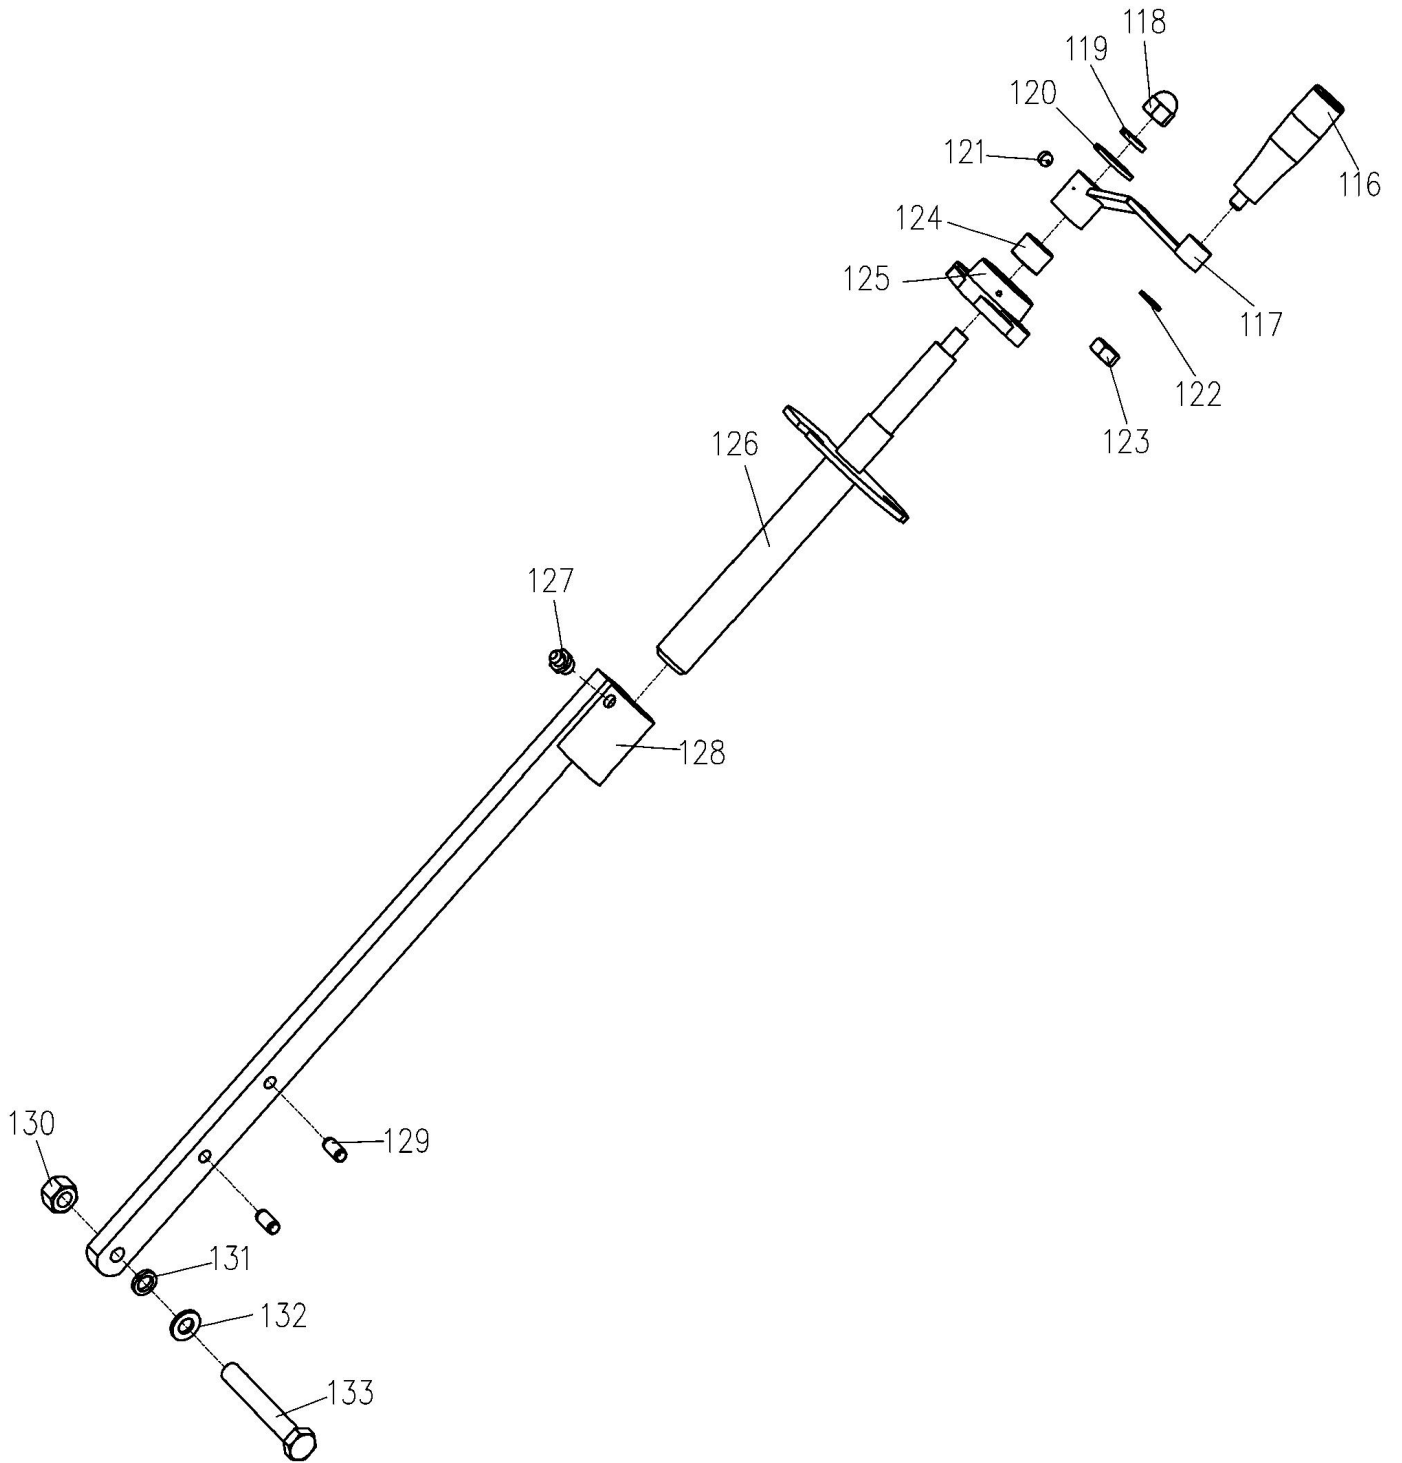

ITEM NO.	PART NO.	QTY	DESCRIPTION
51	06170006	1	Hex Nut, M6
52	G18001004	1	Spring
53	C18001005	1	Hex Socket Screw, M6x65
54	00897003-15	1	Pin
55	G18001005	2	Screw, M10x20
56	05782006-35	2	Hex Screw, M6x35
57	C18001006	2	Handle Grip
58	C18001007	2	Handle
59	06170006	2	Hex Lock Nut, M6
60	00095010	4	Washer
61	06170010	4	Hex Lock Nut, M10
62	C14002003	2	Handle Holder
63	G18001006	2	Wrench
64	C14002011	1	Plate
65	05781010-25	2	Hex Screw, M10x25
66	00095010	2	Washer
67	00093010	2	Spring Washer
68	06170010	2	Hex Nut, M10
69	06170012	4	Hex Nut, M12

ITEM NO.	PART NO.	QTY	DESCRIPTION
70	06170012	2	Hex Lock Nut, M12
71	00096012	2	Washer
72	G18006001	8	Bearing
73	C18006001	2	Wheel
74	C18006002	2	Spacer
75	G18006002	2	Bearing Holder
76	00095010	4	Washer
77	00093010	4	Spring Washer
78	05782010-40	4	Hex Screw, M10x40
79	C18006003	1	Wheel Frame
80	C18006004	2	Wheel
81	00894012	2	Retaining Ring

**Concrete Floor Saw Parts List****FS18M**

ITEM NO.	PART NO.	QTY	DESCRIPTION
82	C18005001	1	Nut
83	C18005002	1	Washer
84	C18005003	1	Flange
85	DB16-350	1	Blade
86	C18005004	1	Flange
87	C18005005	1	Screw
88	G18005001	2	Bearing Holder
89	01096008-14	1	Key
90	C18005006	1	Shaft
91	01096008-25	1	Key
92	05782014-50	4	Hex Screw, M14x50
93	0093014	4	Spring Washer
94	00095014	4	Washer
95	C18005007	1	Sleeve
96	C18005008	1	Pulley
97	C18005009	1	Washer
98	00093016	1	Spring Washer
99	06170016	1	Hex Nut, M16

ITEM NO.	PART NO.	QTY	DESCRIPTION
100	G18004001	1	Cock
101	G18004002	1	Water Hose
102	G18004003	1	Bolt
103	G18004004	1	Valve
104	C14003005	1	Cock
105	G18004005	2	Clamp
106	G18004006	1	Water Hose
107	C18004001	1	Connector
108	G18004007	1	Water Hose
109	C18004002	1	Blade Guard
110	C14003009	1	Tightening Strap
111	00818005-25	2	Screw, M5x25
112	00095005	2	Spring Washer
113	C14003008	1	Rubber Strip
114	C14003007	1	Plate
115	06170005	2	Nut, M5